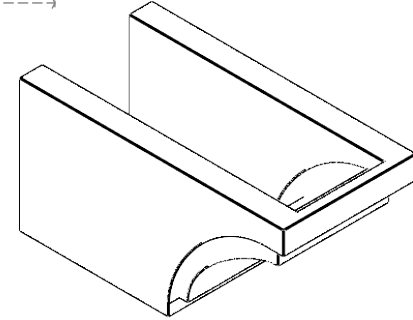

# ITEM NUMBER: RFTURO060X06000X12000X006RIV00RCPR

6"W X 6"H X 12"L TIMBERTHANE ROUGH CEDAR RIVERA FAUX WOOD OPEN RAFTER TAIL, 6"L END, PRIMED TAN

**ISOMETRIC**

GENERATED DATE : 03/02/2023

EKENA MILLWORK  
 2300 WEST MAIN ST.  
 CLARKSVILLE, TX 75426  
 TOLL FREE: 866-607-0453  
 WWW.EKENAMILLWORK.COM

**NOTES**

1. INSTALLATION TO BE COMPLETED IN ACCORDANCE WITH MANUFACTURER'S SPECIFICATIONS.
2. DRAWING MAY NOT BE TO SCALE
3. THIS DRAWING IS INTENDED FOR DESIGN AND PLANNING PURPOSES ONLY.
4. ALL INFORMATION CONTAINED HEREIN WAS CURRENT AT THE TIME OF DEVELOPMENT BUT MUST BE REVIEWED AND APPROVED BY THE PRODUCT MANUFACTURER TO BE CONSIDERED ACCURATE.
5. TIMBERTHANE ARCHITECTURAL PRODUCTS ARE MADE FROM HIGH DENSITY URETHANE AND COME FACTORY PRIMED