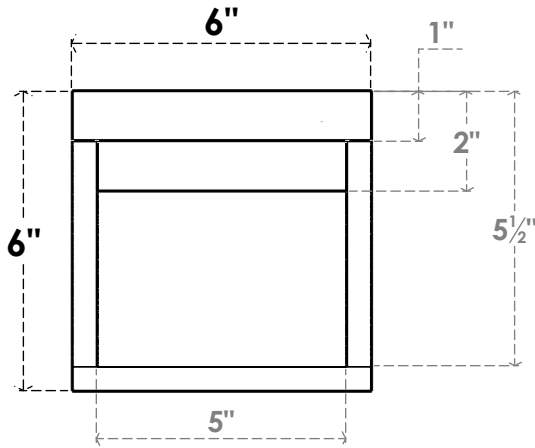

# ITEM NUMBER: RFTURO060X06000X12000X006RIV00RCPR

6"W X 6"H X 12"L TIMBERTHANE ROUGH CEDAR RIVERA FAUX WOOD OPEN RAFTER TAIL, 6"L END, PRIMED TAN

**ISOMETRIC**

GENERATED DATE : 03/02/2023

EKENA MILLWORK  
 2300 WEST MAIN ST.  
 CLARKSVILLE, TX 75426  
 TOLL FREE: 866-607-0453  
 WWW.EKENAMILLWORK.COM

**NOTES**

1. INSTALLATION TO BE COMPLETED IN ACCORDANCE WITH MANUFACTURER'S SPECIFICATIONS.
2. DRAWING MAY NOT BE TO SCALE
3. THIS DRAWING IS INTENDED FOR DESIGN AND PLANNING PURPOSES ONLY.
4. ALL INFORMATION CONTAINED HEREIN WAS CURRENT AT THE TIME OF DEVELOPMENT BUT MUST BE REVIEWED AND APPROVED BY THE PRODUCT MANUFACTURER TO BE CONSIDERED ACCURATE.
5. TIMBERTHANE ARCHITECTURAL PRODUCTS ARE MADE FROM HIGH DENSITY URETHANE AND COME FACTORY PRIMED