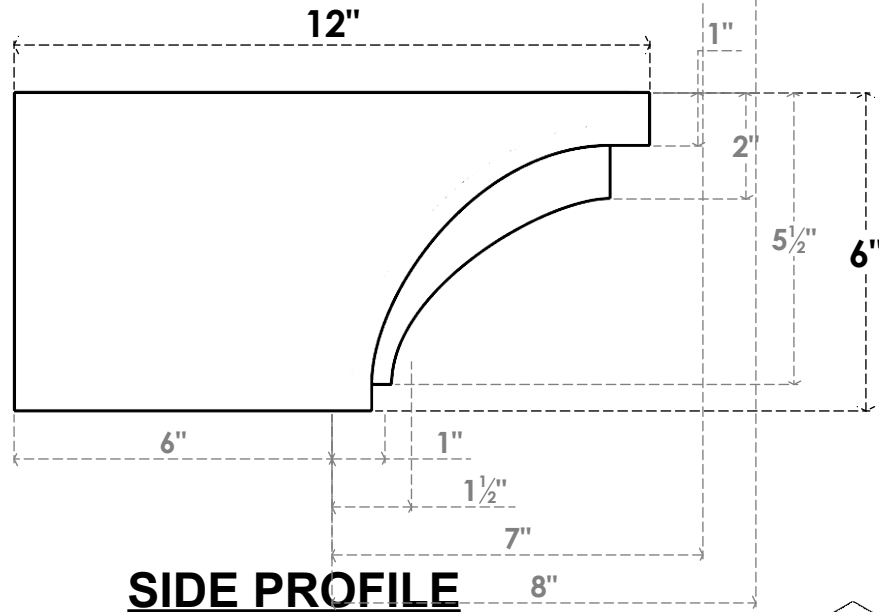

# ITEM NUMBER: RFTURO060X06000X12000X006RIV00RCPR

6"W X 6"H X 12"L TIMBERTHANE ROUGH CEDAR RIVERA FAUX WOOD OPEN RAFTER TAIL, 6"L END, PRIMED TAN

**ISOMETRIC**

GENERATED DATE : 03/02/2023

EKENA MILLWORK  
 2300 WEST MAIN ST.  
 CLARKSVILLE, TX 75426  
 TOLL FREE: 866-607-0453  
 WWW.EKENAMILLWORK.COM

**NOTES**

1. INSTALLATION TO BE COMPLETED IN ACCORDANCE WITH MANUFACTURER'S SPECIFICATIONS.
2. DRAWING MAY NOT BE TO SCALE
3. THIS DRAWING IS INTENDED FOR DESIGN AND PLANNING PURPOSES ONLY.
4. ALL INFORMATION CONTAINED HEREIN WAS CURRENT AT THE TIME OF DEVELOPMENT BUT MUST BE REVIEWED AND APPROVED BY THE PRODUCT MANUFACTURER TO BE CONSIDERED ACCURATE.
5. TIMBERTHANE ARCHITECTURAL PRODUCTS ARE MADE FROM HIGH DENSITY URETHANE AND COME FACTORY PRIMED